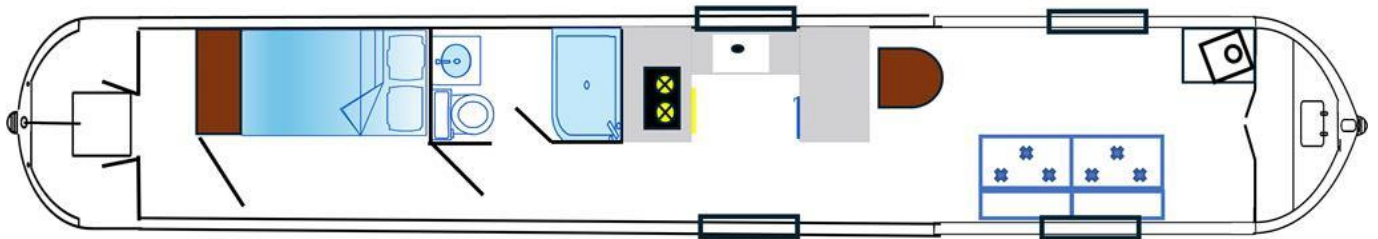

Fit Out Materials

- Insulation Used
- Types Of Wood Used
- Window Types
- Materials Used
- Bulls Eye, Pigeon Box or Houdini Hatch
- Exterior Doors
- Side Hatches
- Front & Back Covers

- Kingspan foam insulation panels
- Painted T&G and panels
- Portholes
- Chromed
- -
- Front - Steel, Back - Steel
- Four (two port & two starboard)
- -

History Of Vessel

- Boat Safety Certificate
- Last Hull Blacking
- Anodes
- Further Maintenance
- Recent Survey
- Additional Information
- RCD/RCR Compliant?
- Further Information

- December 2025
- February 2025
- Ok in February 2025
- -
- -
- -
- Not Applicable
- -